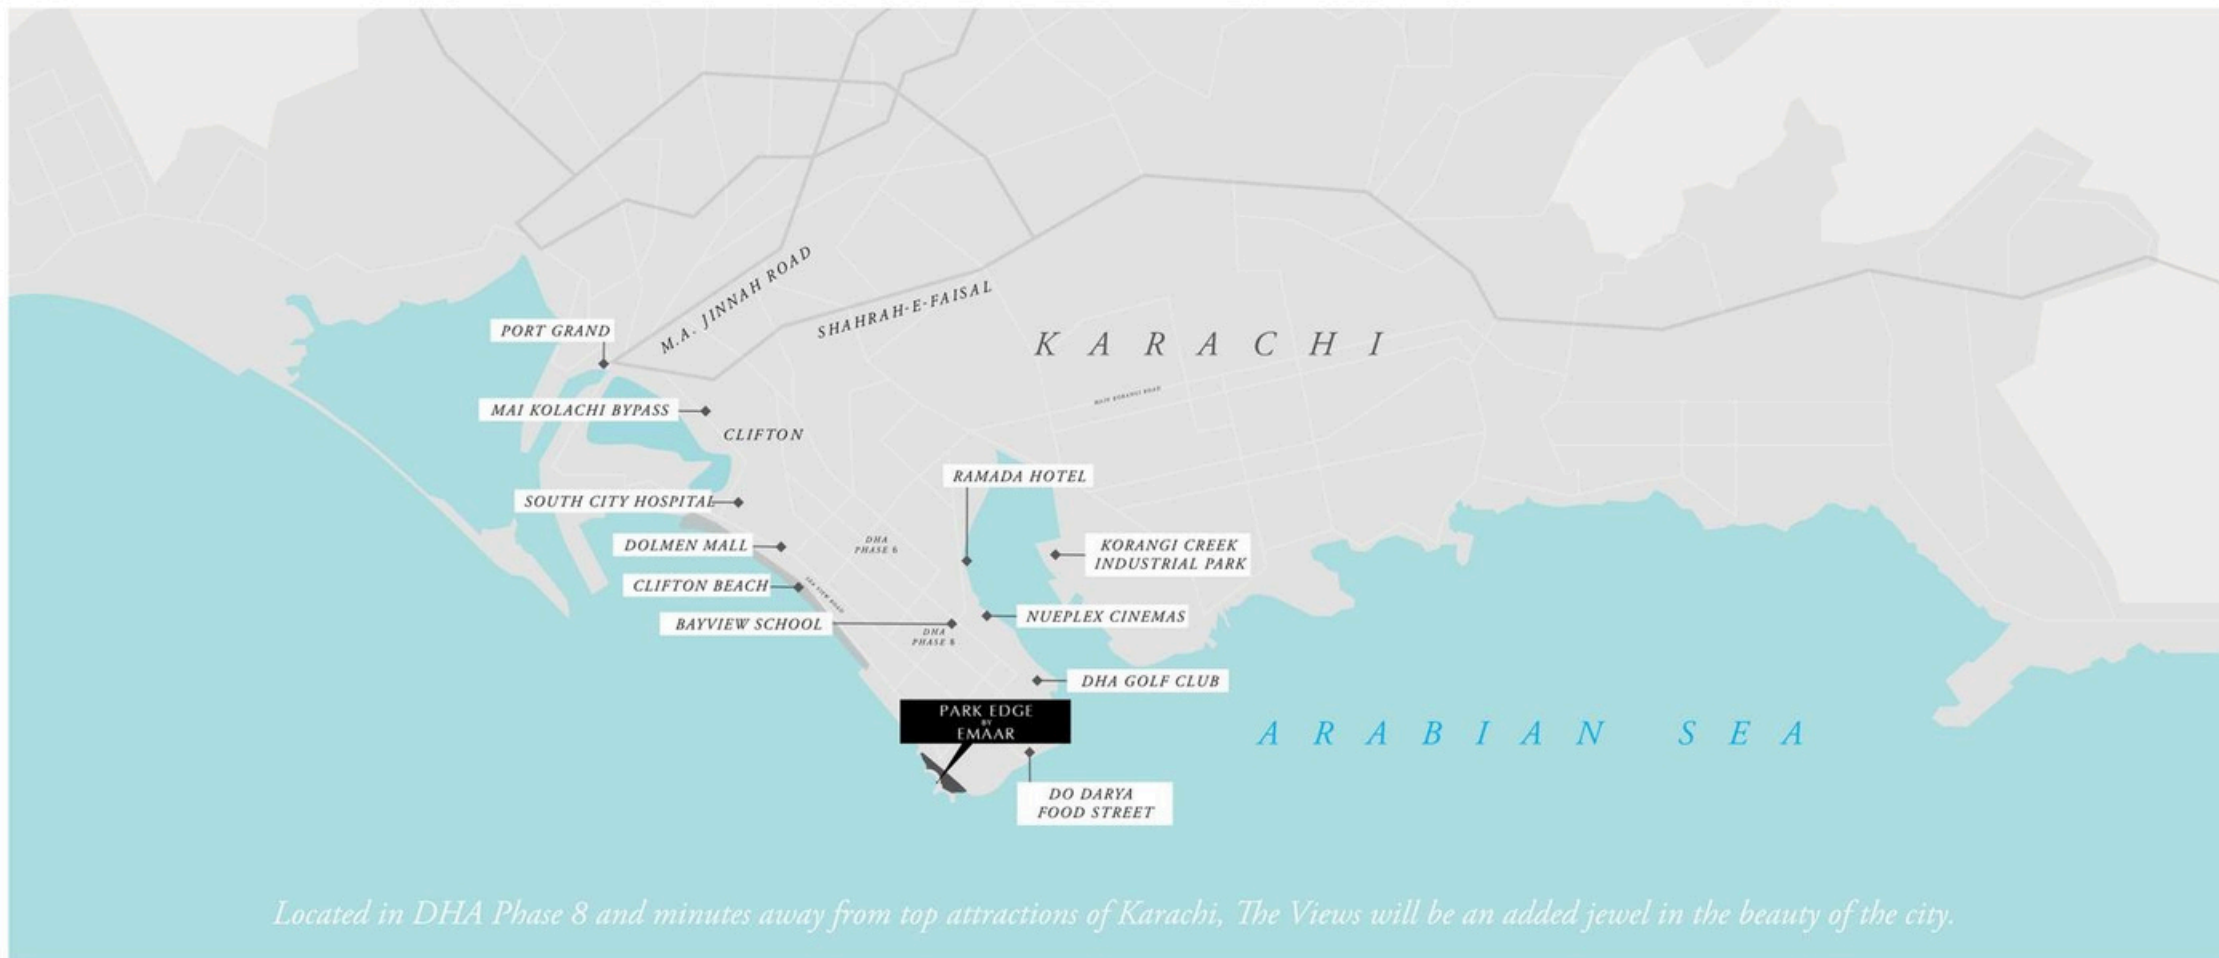

PARK EDGE

EMAAR

EMAAR

PAKISTAN

EMAAR OCEANFRONT

Located along the coastline of the Arabian Sea, Emaar Oceanfront offers a variety of residential options, retail and hospitality destinations, recreation areas, and business centers.

4

HOTEL

PARK EDGE

Located in Emaar Oceanfront, Park Edge is a gated residential community offering a premium lifestyle with a beautiful Central Park.

YOUR DREAM
Lifestyle Awaits

Experience Emaar Park Edge's elegance with park-facing terraces in every unit. Enjoy scenic views of high-rise towers, beautiful skies and the Arabian Sea.

Kid's
Playground

PRIME LOCATION

5 MINUTES
Drive to DHA Golf Club

5 MINUTES
Drive to Dolmen Mall

5 MINUTES
Drive to Outstanding
Schools & Parks

10 MINUTES
Drive to South City Hospital

BROUGHT TO YOU BY
EMAAR